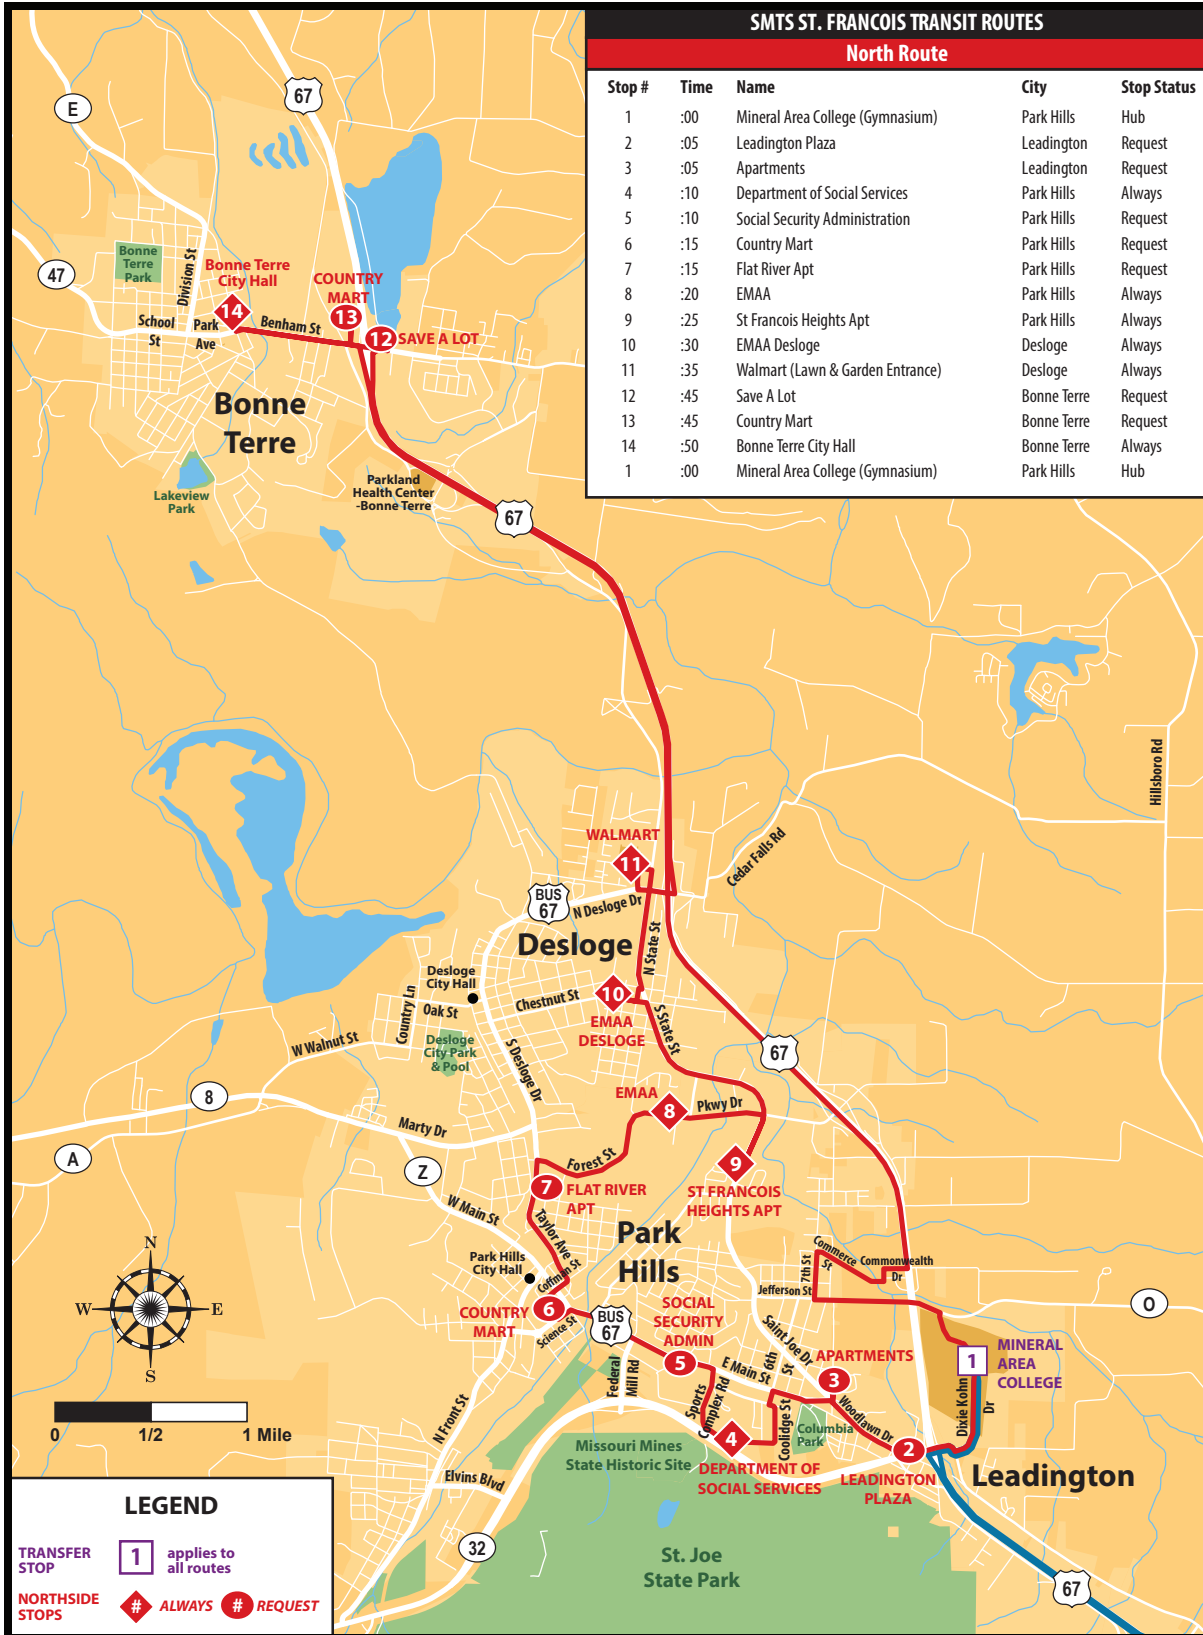

SMTS ST. FRANCOIS TRANSIT ROUTES

North Route

Stop #	Time	Name	City	Stop Status
1	:00	Mineral Area College (Gymnasium)	Park Hills	Hub
2	:05	Leadington Plaza	Leadington	Request
3	:05	Apartments	Leadington	Request
4	:10	Department of Social Services	Park Hills	Always
5	:10	Social Security Administration	Park Hills	Request
6	:15	Country Mart	Park Hills	Request
7	:15	Flat River Apt	Park Hills	Request
8	:20	EMAA	Park Hills	Always
9	:25	St Francois Heights Apt	Park Hills	Always
10	:30	EMAA Desloge	Desloge	Always
11	:35	Walmart (Lawn & Garden Entrance)	Desloge	Always
12	:45	Save A Lot	Bonne Terre	Request
13	:45	Country Mart	Bonne Terre	Request
14	:50	Bonne Terre City Hall	Bonne Terre	Always
1	:00	Mineral Area College (Gymnasium)	Park Hills	Hub

LEGEND

TRANSFER STOP 1 applies to all routes

NORTHSIDE STOPS ◆ ALWAYS # REQUEST